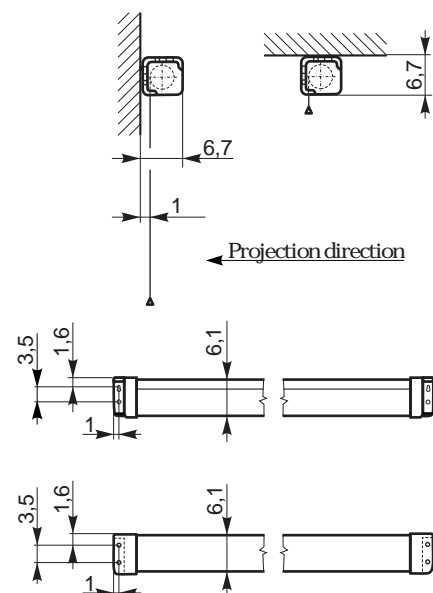

Rollo Premium

detail of fixing side cover

slat bar and black border

Highlights

- Manually rolo screen for school and presentation purposes
- Affordable rollable screen, very good Price/Performance ratio
- Square steel casing in white colour
- Slow return effect with brake – the projection surface rolls up slowly and soundless
- Side covers are used simultaneously for fixing on wall or ceiling

Screen surface

- Type D – matt white, Fabric based material
- Format 1:1, 4:3, 16:9, 16:10 with black border

“Slow-return” effect with brake

Dimensions in cm

B	160	180	200	240
----------	-----	-----	-----	-----