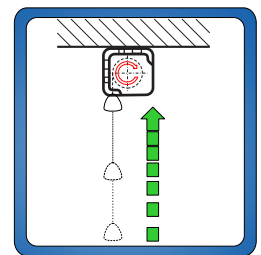

Rollo Premium

detail of fixing side cover

slat bar and black border

Highlights

- Manually rolo screen for school and presentation purposes
- Affordable rollable screen, very good Price/Performance ratio
- Square steel casing in white colour
- Slow return effect with brake – the projection surface rolls up slowly and soundless
- Side covers are used simultaneously for fixing on wall or ceiling

Screen surface

- Type D – matt white, Fabric based material
- Format 1:1, 4:3, 16:9, 16:10 with black border

“Slow-return” effect with brake

Dimensions in cm

B	160	180	200	240
----------	-----	-----	-----	-----