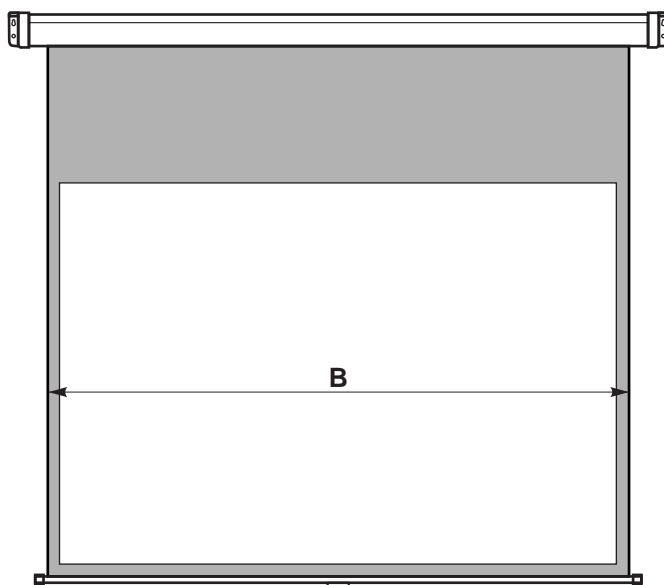

Rollo Premium

detail of fixing side cover

slat bar and black border

Highlights

- Manually rolo screen for school and presentation purposes
- Affordable rollable screen, very good Price/Performance ratio
- Square steel casing in white colour
- Slow return effect with brake – the projection surface rolls up slowly and soundless
- Side covers are used simultaneously for fixing on wall or ceiling

Screen surface

- Type D – matt white, Fabric based material
- Format 1:1, 4:3, 16:9, 16:10 with black border

“Slow-return” effect with brake

Dimensions in cm

B	160	180	200	240
----------	-----	-----	-----	-----