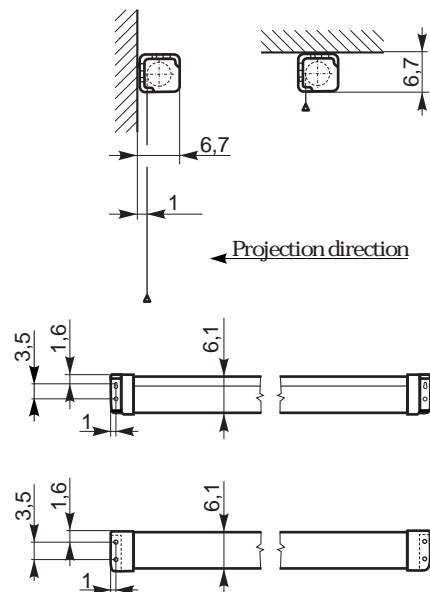

Rollo Universal

detail of fixing side cover

handle for pull off the screen

slat bar

Highlights

- Manually rolo screen for school and presentation purposes
- Affordable rollable screen, very good Price/Performance ratio
- Square steel casing in white colour
- Side covers are used simultaneously for fixing on wall or ceiling

Screen surface

- Type D - matt white, Fabric based material
- Format 1: 1, with black stripes on the sides

Dimensions in cm

B	160	180	200	240
----------	-----	-----	-----	-----