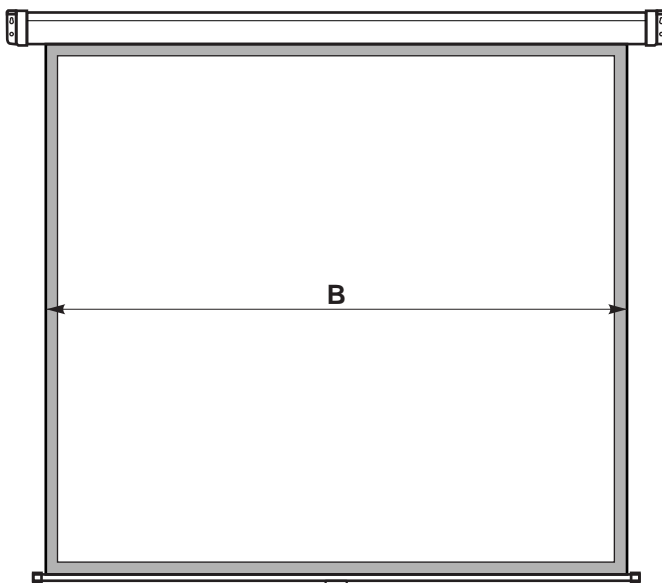

Rollo Universal

detail of fixing side cover

handle for pull off the screen

slat bar

Highlights

- Manually rolo screen for school and presentation purposes
- Affordable rollable screen, very good Price/Performance ratio
- Square steel casing in white colour
- Side covers are used simultaneously for fixing on wall or ceiling

Screen surface

- Type D - matt white, Fabric based material
- Format 1: 1, with black stripes on the sides

Dimensions in cm

B	160	180	200	240
----------	-----	-----	-----	-----