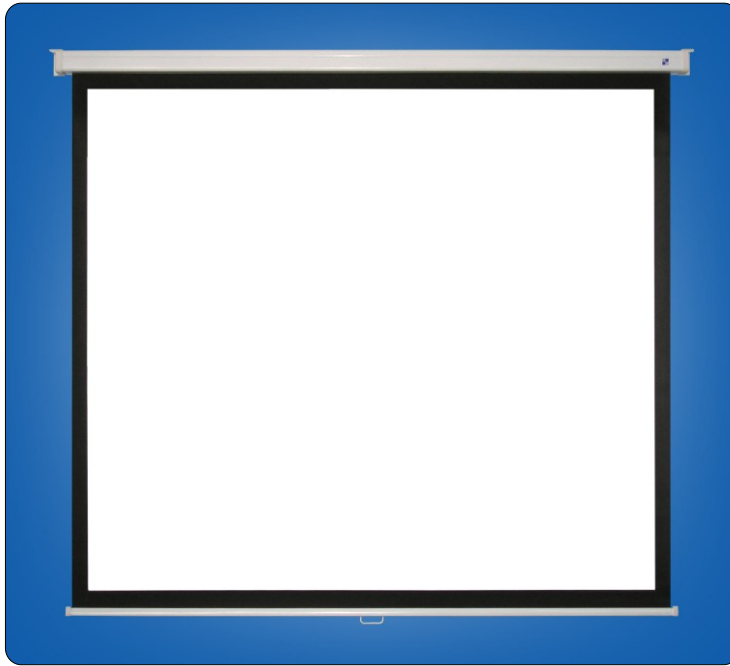

Rollo Universal

detail of fixing side cover

handle for pull off the screen

slat bar

Highlights

- Manually rolo screen for school and presentation purposes
- Affordable rollable screen, very good Price/Performance ratio
- Square steel casing in white colour
- Side covers are used simultaneously for fixing on wall or ceiling

Screen surface

- Type D - matt white, Fabric based material
- Format 1: 1, with black stripes on the sides

Dimensions in cm

B	160	180	200	240
----------	-----	-----	-----	-----