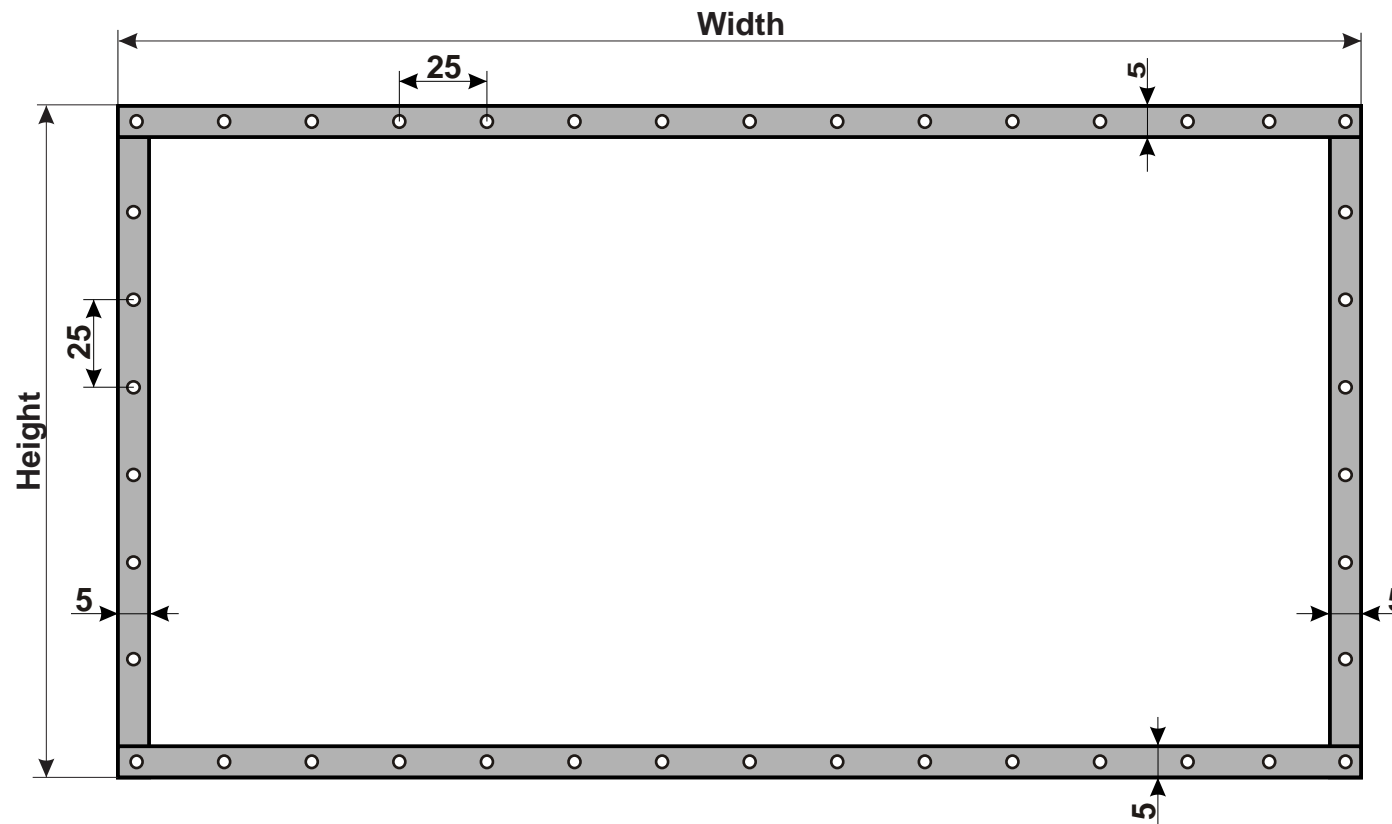

Cinema screens

Dimensions in cm

Optional screen material : Type D / S / 3D

Border colour : Black

Attention:

- in order to assess the quality of the projection surface, the minimum observation distance from the first row of the cinema hall must be observed.