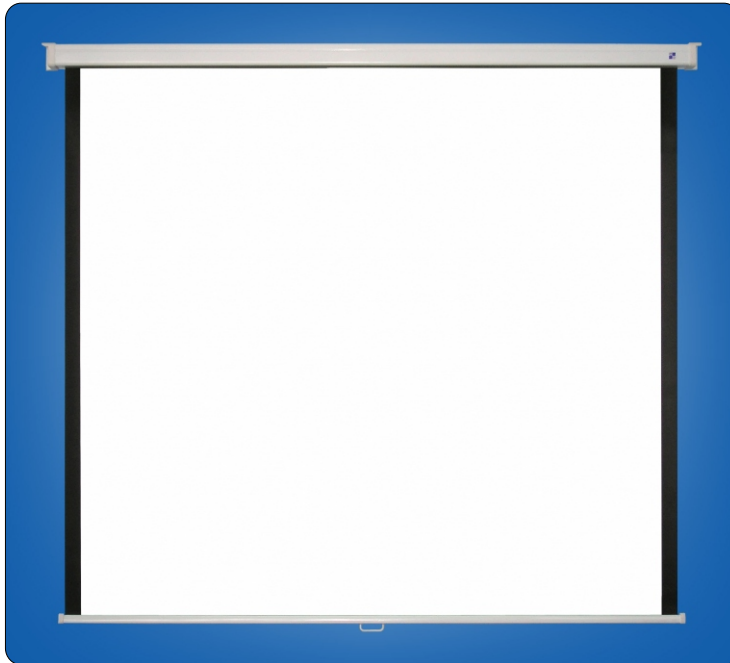

Rollo Universal

detail of fixing, side cover

handle for pull off the screen

slat bar

Highlights

- Manually rolo screen for school and presentation purposes
- **Affordable rollable screen, very good Price/Performance ratio**
- Square steel casing in white colour
- **Side covers are used simultaneously for fixing on wall or ceiling**

Screen surface

- Type D – matt white, Fabric based material
- Format 1:1, with black stripes on the sides

Dimensions in cm

B	160	180	200	240
---	-----	-----	-----	-----