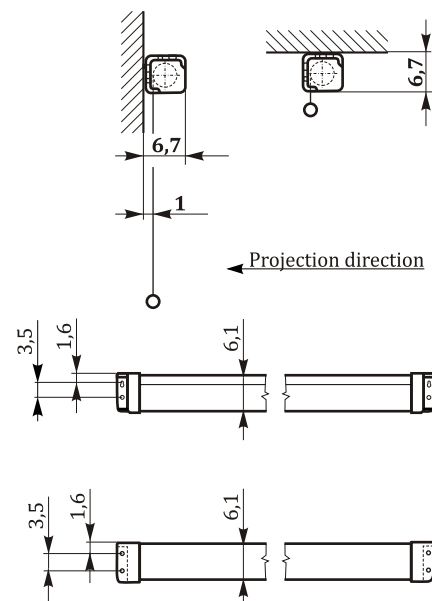

Rollo Universal

detail of fixing, side cover

handle for pull off the screen

slat bar

Highlights

- Manually rolo screen for school and presentation purposes
- **Affordable rollable screen, very good Price/Performance ratio**
- Square steel casing in white colour
- **Side covers are used simultaneously for fixing on wall or ceiling**

Screen surface

- Type D – matt white, Fabric based material
- Format 1:1, with black stripes on the sides

Dimensions in cm

B	160	180	200	240
---	-----	-----	-----	-----