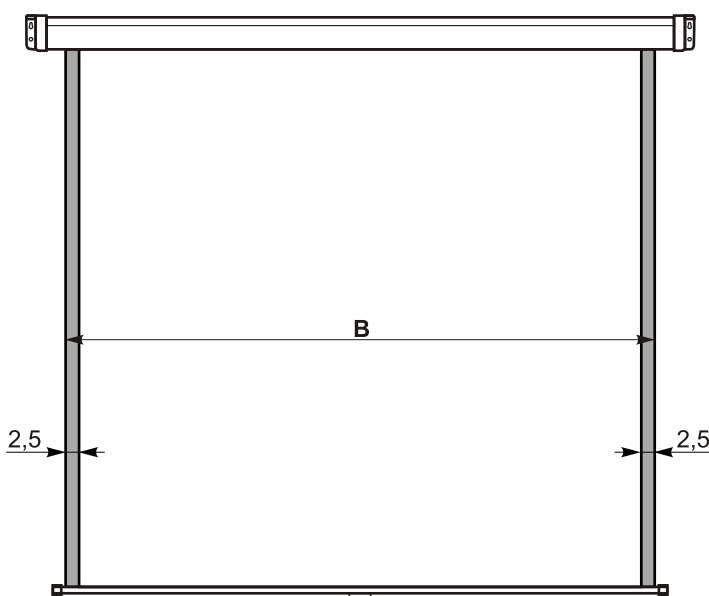

Rollo Universal

detail of fixing, side cover

handle for pull off the screen

slat bar

Highlights

- Manually rolo screen for school and presentation purposes
- **Affordable rollable screen, very good Price/Performance ratio**
- Square steel casing in white colour
- **Side covers are used simultaneously for fixing on wall or ceiling**

Screen surface

- Type D – matt white, Fabric based material
- Format 1:1, with black stripes on the sides

Dimensions in cm

B	160	180	200	240
---	-----	-----	-----	-----