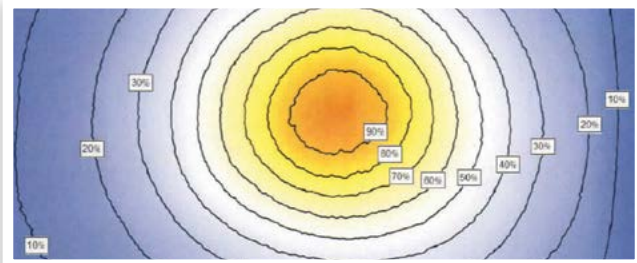

Snow White Screen

manufactured by MW spol. s r.o., Czech Republic
with **realD** Precision White™ Screen Technology

Snow White Screen at 7.8 FL Peak

3D silver at 7.8FL Peak

The ultimate high end screen for perfect 3D and 2D projection, which is offered exclusively to RealD customers.

MW has incorporated RealD's new screen technology into a line of new screens, which deliver a much brighter and more uniform screen in comparison to standard screens.

A smooth surface generates better image contrast and optimal reflection performance.