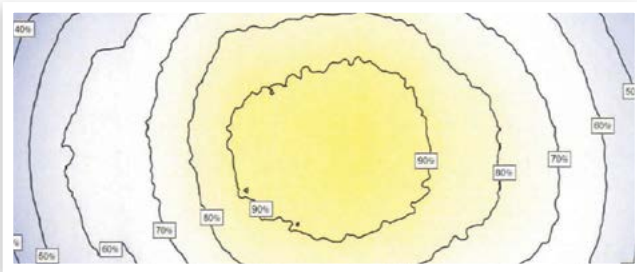

Snow White Screen

manufactured by MW spol. s r.o., Czech Republic
with **realD** Precision White™ Screen Technology

Snow White Screen at 7.8 FL Peak

3D silver at 7.8FL Peak

The ultimate high end screen for perfect 3D and 2D projection, which is offered exclusively to RealD customers.

MW has incorporated RealD's new screen technology into a line of new screens, which deliver a much brighter and more uniform screen in comparison to standard screens.

A smooth surface generates better image contrast and optimal reflection performance.