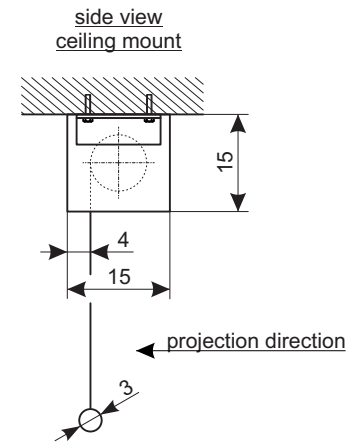

# Maxxscreen 15

Dimensions in cm

| B   | H   |
|-----|-----|
| 350 | 250 |
| 350 | 300 |
| 400 | 250 |
| 400 | 300 |

**Optional screen material :** Blankara matt white

**Optional border :** 1:1, 4: 3, 16:9

**Case colour :** White

**Optional control :** Wall switch, Remote control

**Accessories :** Instalation frame / Wall bracket / Mounting set for ceiling distance 100 cm