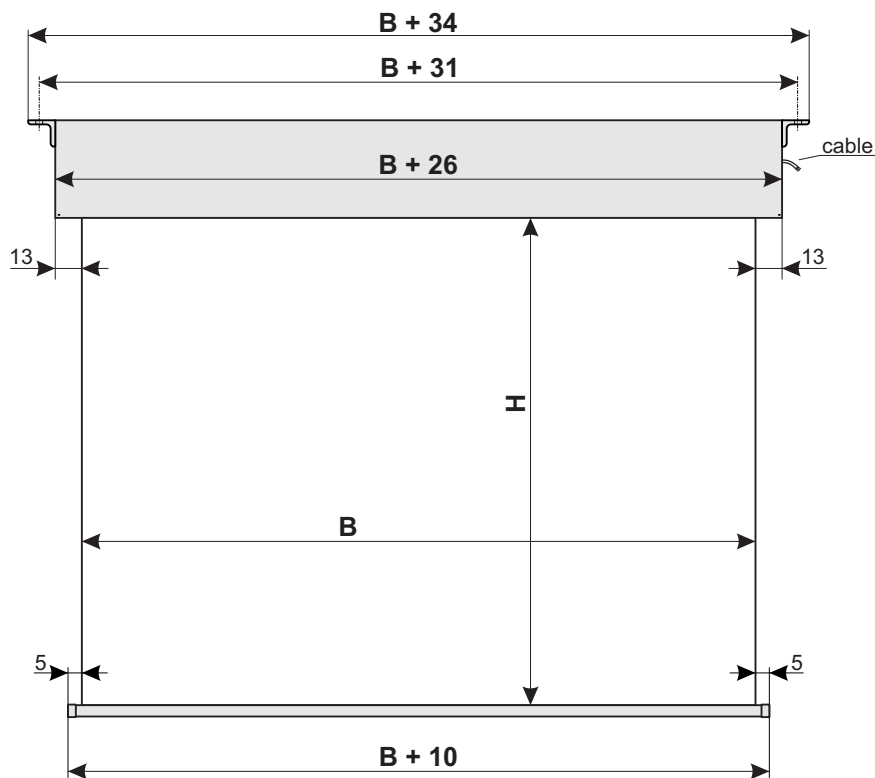

# Maxxscreen 15

Dimensions in cm

| B   | H   |
|-----|-----|
| 350 | 250 |
| 350 | 300 |
| 400 | 250 |
| 400 | 300 |

**Optional screen material :** Blankara matt white

**Optional border :** 1:1, 4: 3, 16:9

**Case colour :** White

**Optional control :** Wall switch, Remote control

**Accessories :** Instalation frame / Wall bracket / Mounting set for ceiling distance 100 cm