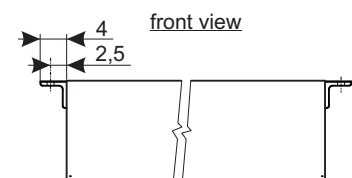

# Maxxscreen 15

Dimensions in cm

| B   | H   |
|-----|-----|
| 350 | 250 |
| 350 | 300 |
| 400 | 250 |
| 400 | 300 |

**Optional screen material :** Blankara matt white

**Optional border :** 1:1, 4: 3, 16:9

**Case colour :** White

**Optional control :** Wall switch, Remote control

**Accessories :** Instalation frame / Wall bracket / Mounting set for ceiling distance 100 cm