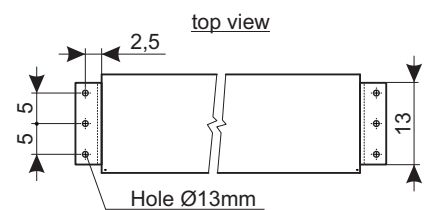

# Maxxscreen 15

Dimensions in cm

| B   | H   |
|-----|-----|
| 350 | 250 |
| 350 | 300 |
| 400 | 250 |
| 400 | 300 |

**Optional screen material :** Blankara matt white

**Optional border :** 1:1, 4: 3, 16:9

**Case colour :** White

**Optional control :** Wall switch, Remote control

**Accessories :** Instalation frame / Wall bracket / Mounting set for ceiling distance 100 cm