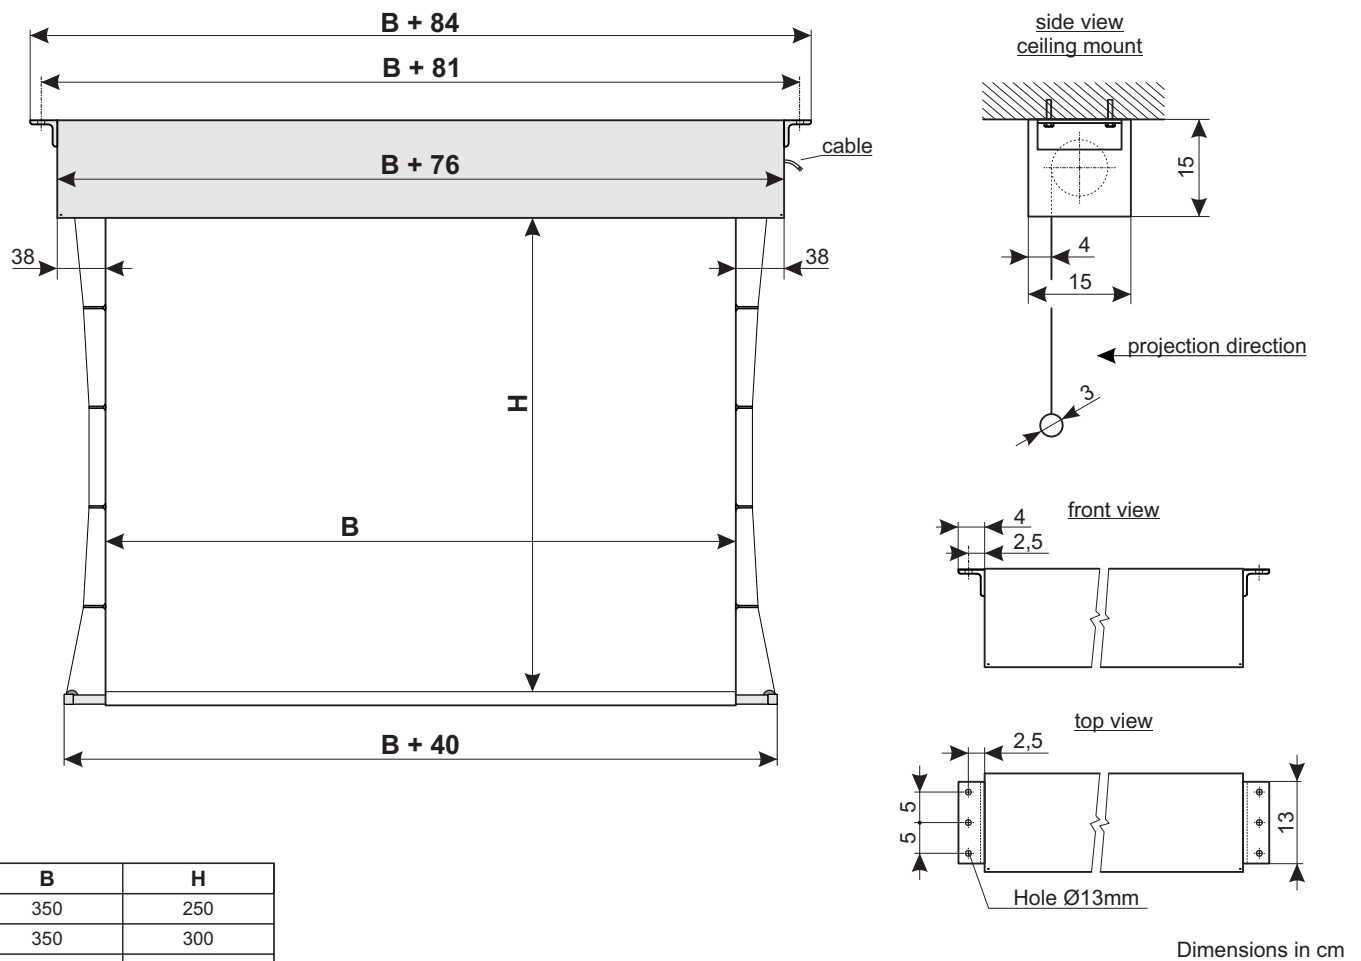

Maxxscreen 15 TabTension

Attention:

- Some sizes in the drawing could be different in customized versions of projection surfaces
- Projection surfaces on foil base could shrink in tolerance about 0-2% from the width of surface, depending on surrounding environment. This isn't reason for any claim.

Optional screen material : Typ D, S, 3D, R on a foil base

Case colour : White

Optional control : Wall switch, Remote control

Accessories : Wall bracket, Mounting set for ceiling distance 100 cm, Instalation frame