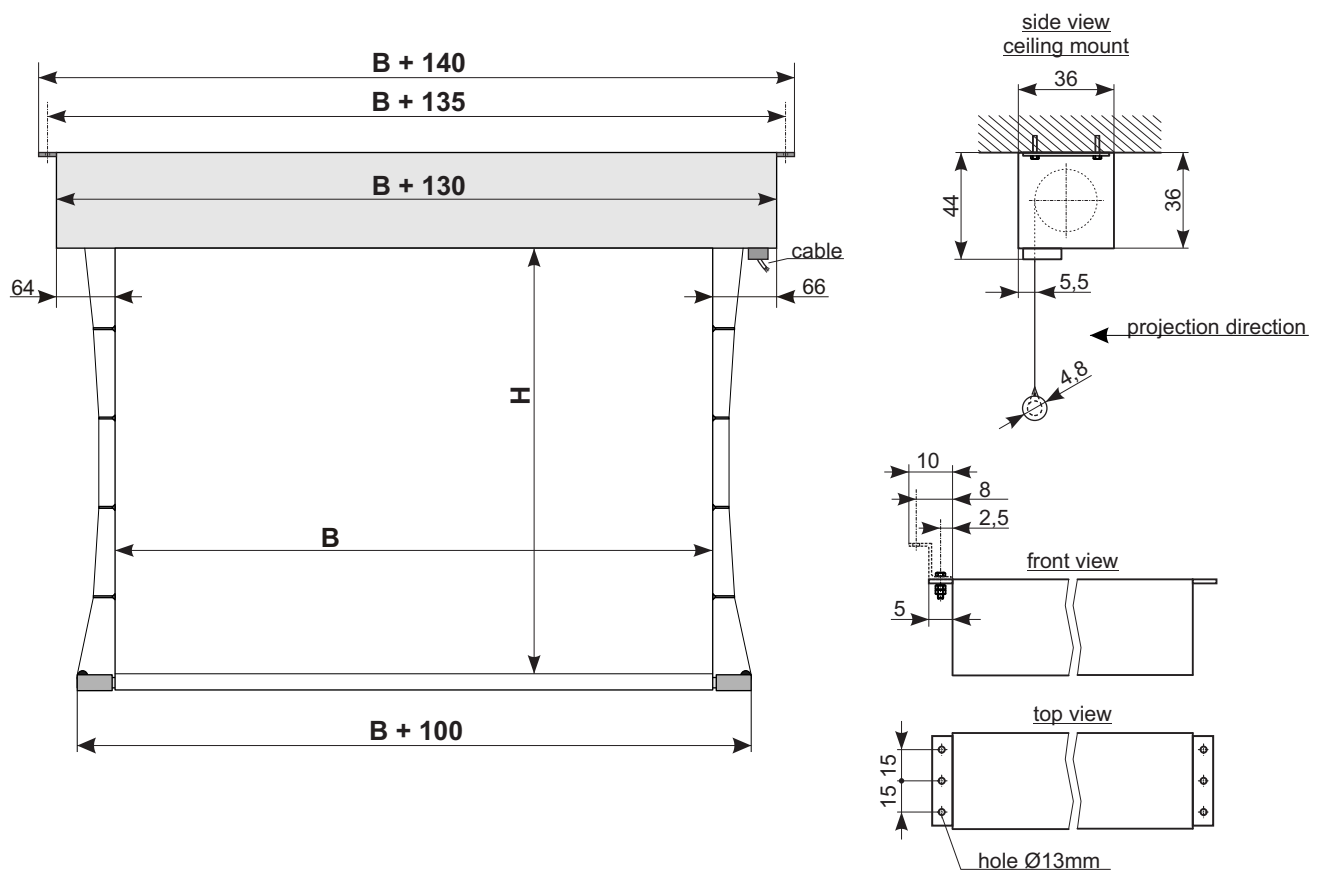

Maxxscreen 36 TabTension

Attention:

- Some sizes in the drawing could be different in customized versions of projection surfaces
- Projection surfaces on foil base could shrink in tolerance about 0-2% from the width of surface, depending on surrounding environment. This isn't reason for any claim.

Optional screen material : Typ D, S, 3D, R on a foil base

Case colour : White

Optional control : Wall switch, Remote control

Accessories : Wall bracket, Mounting set for ceiling distance 100 cm, Instalation frame