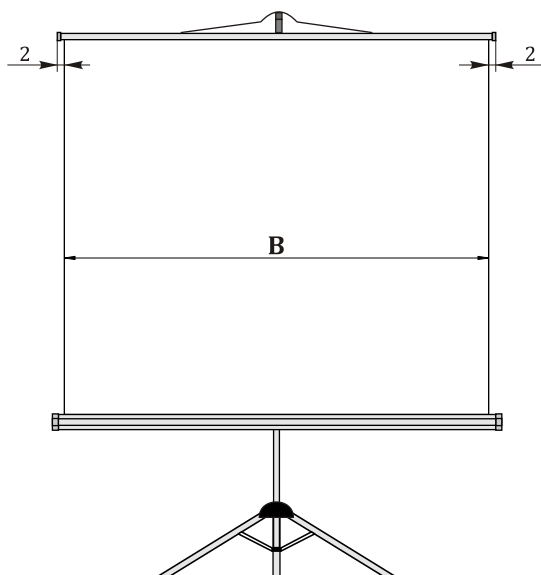

## Highlights

- Affordable tripod screen, very good Price/Performance ratio
- Height adjustable telescopic stand
- Stable stand and durable handle parts
- Octagonal steel casing in black colour

## Screen surface

- Type D – matt white, Fabric based material

← Projection direction

Dimensions in cm

<b>B</b>	160	180	200	240
----------	-----	-----	-----	-----