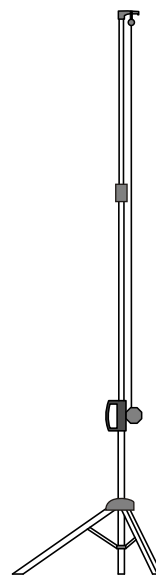

# Starflex Pro

telescopic bracket

carry handle

tripod stand

## Highlights

- Affordable tripod screen, very good Price/Performance ratio
- Height adjustable telescopic stand
- Stable stand and durable handle parts
- Octagonal steel casing in black colour

## Screen surface

- Type D – matt white, Fabric based material

← Projection direction

Dimensions in cm

<b>B</b>	160	180	200	240
----------	-----	-----	-----	-----