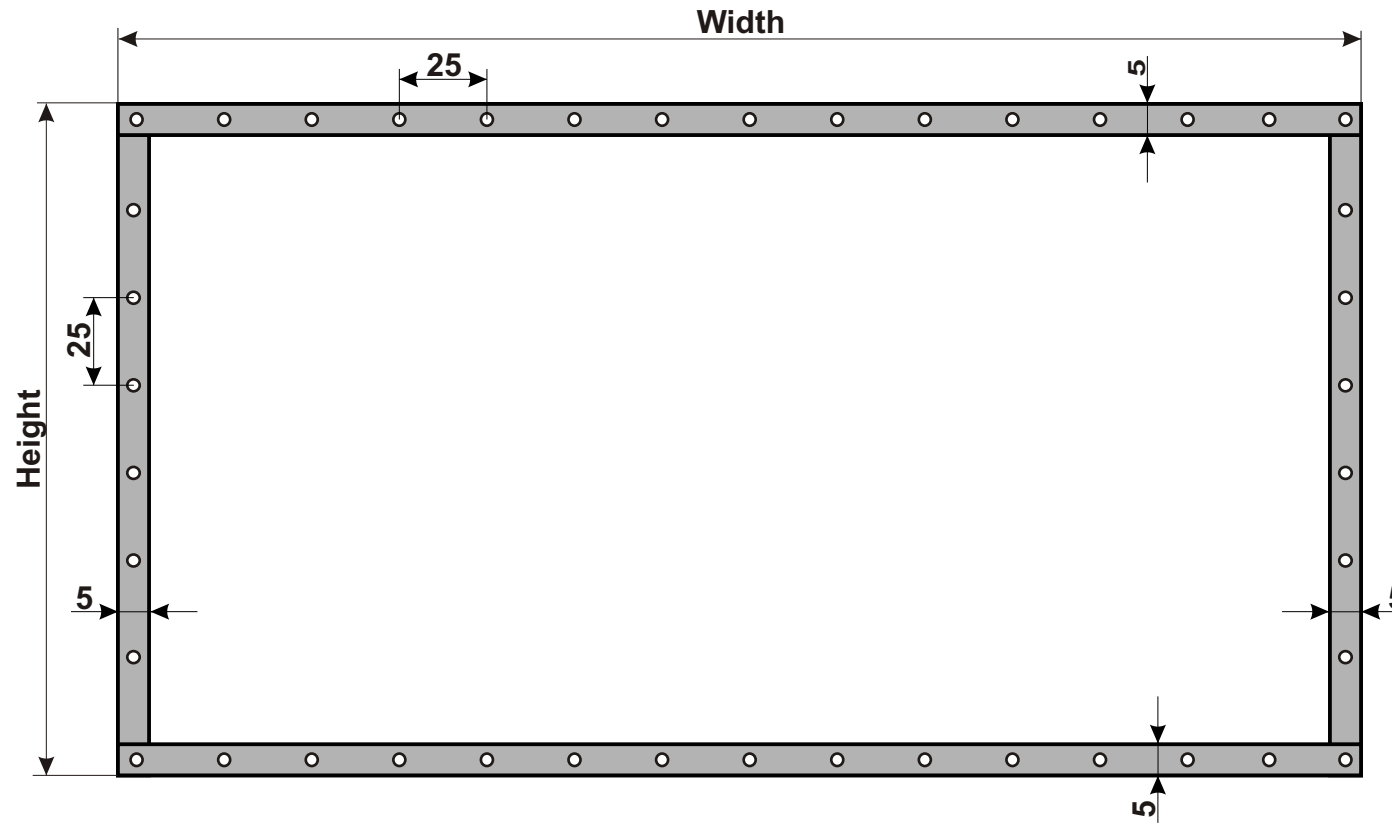

Cinema screens

Dimensions in cm

Optional screen material : Type D / S / 3D

Border colour : Black